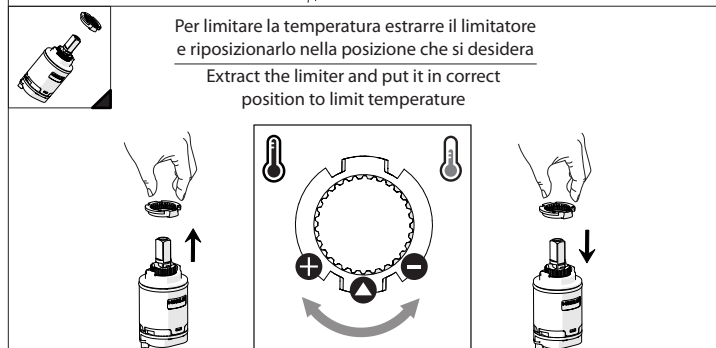

EN The finish of the external part must be combined with the finish of the flush-fit part.
If it does not match, unscrew the CHROME ring and screw the finishing ring supplied only in the kit of the aesthetic part.

RIFERIMENTO IISTRWE81198#---STD
REFERENCE

TEST

Ø MAX 55 mm

NOBILI

www.nobili.it

PRIMA DI INIZIARE / BEFORE STARTING

PULIZIA / CLEANING

IISTR00198#---STD